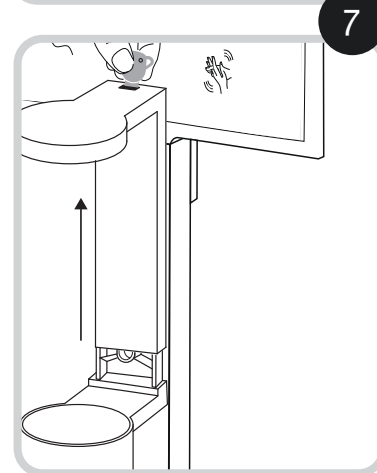

### HOW TO INSTALL THE TOTEM

### HOW TO INSTALL THE BRACKET

Push 20" through all length and then don't touch for 4 hours

### HOW TO INSTALL THE CYSOAP

CAUTION:  
The sticker cannot be  
reattached to the panel