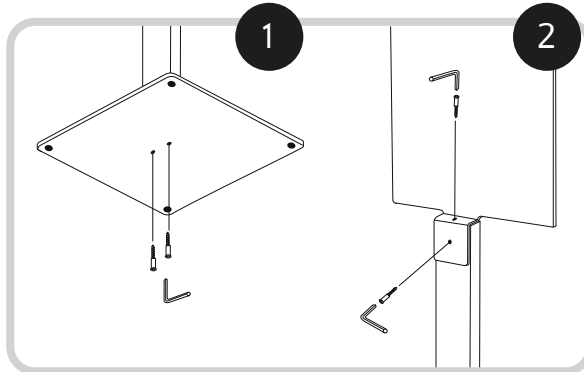

### BOX CONTENT

### HOW TO INSTALL THE TOTEM

### HOW TO INSTALL THE BRACKET

Push 20" through all length and then don't touch for 4 hours

### HOW TO INSTALL THE CYSOAP

CAUTION:  
The sticker cannot be  
reattached to the panel