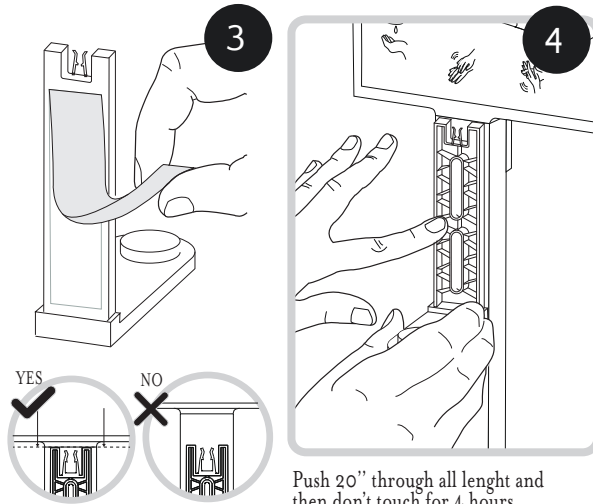

## TOTEM FOR PUMP DISPENSER

Installation guide • Guida d'installazione • Guide d'installation •  
Guía de instalación • Installation – Handbuch

Components and Tools • Componenti e Attrezzi • Composants et Outils • Componentes y herramientas • Komponenten und Werkzeuge

### BOX CONTENT

### HOW TO INSTALL THE BRACKET

Push 20" through all lenght and then don't touch for 4 hours

### HOW TO INSTALL THE PUMP DISPENSER

CAUTION:  
The sticker cannot be reattached to the panel